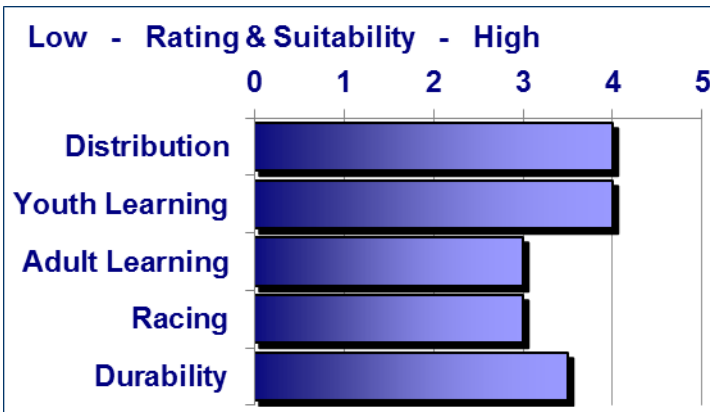

World Sailing Learn to Sail Boat Topaz Argo

The Topaz Argo is an ideal multipurpose dinghy for training and racing across a wide range of crew weights and abilities. Design for two crew but with comfortable capacity for up to four adults.

Technical Details:

Length – m	4.50
Beam – m	1.85
Hull weight - kg	110
Mainsail area – m ²	8.12
Jib area – m ²	3.30
Spinnaker area- m ²	10.60
Stayed rig	Yes
Trapeze	No/ Optional
Hull construction	Rotomoulded Polyethylene
Safety features	Mast Head Float
Maximum Load	325 Kg
Safety assessment	Conforms to EU Recreational Directive 94/25/EC as amended by Directive 2003/33/EC